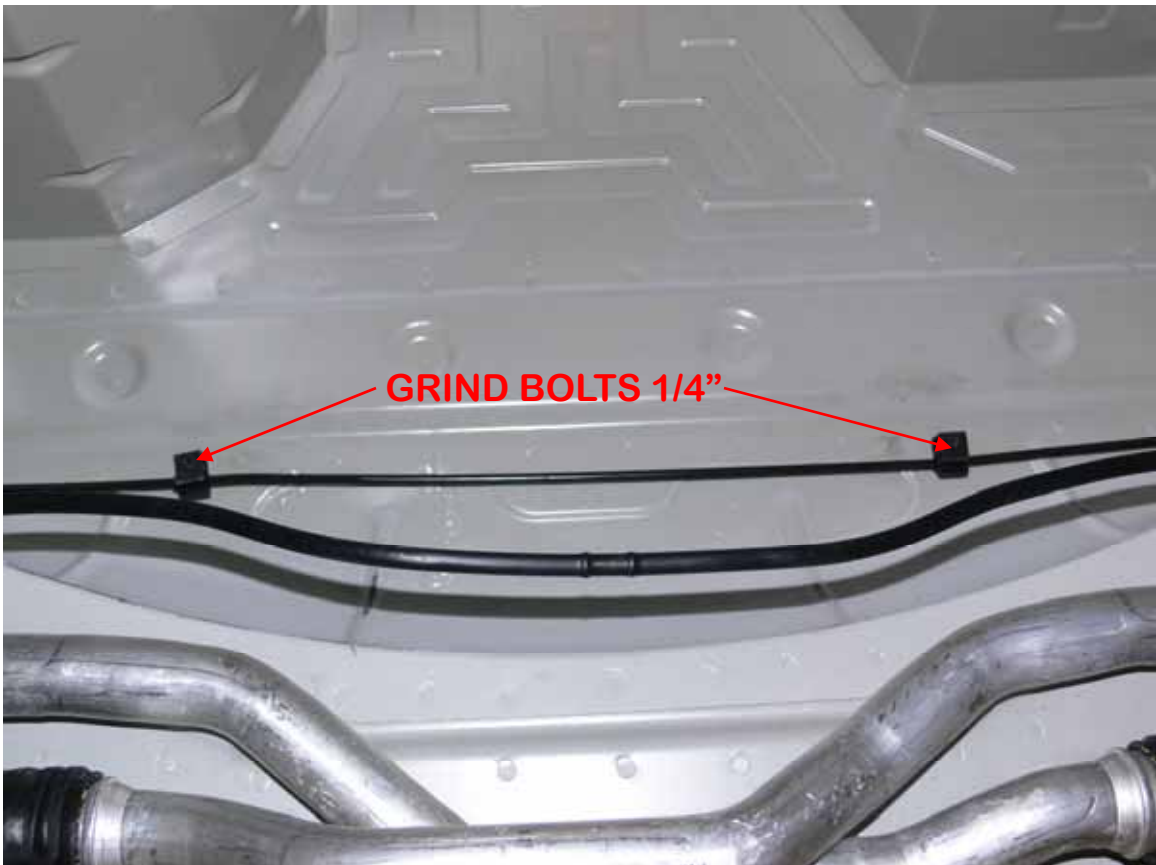

Porsche 997 Fuel Safe Fuel Cell Installation Photos

Pre-Cut Aluminum or Paper Installation Template Included

Chassis Modifications Required

Installed from Below

997 Fuel Cell