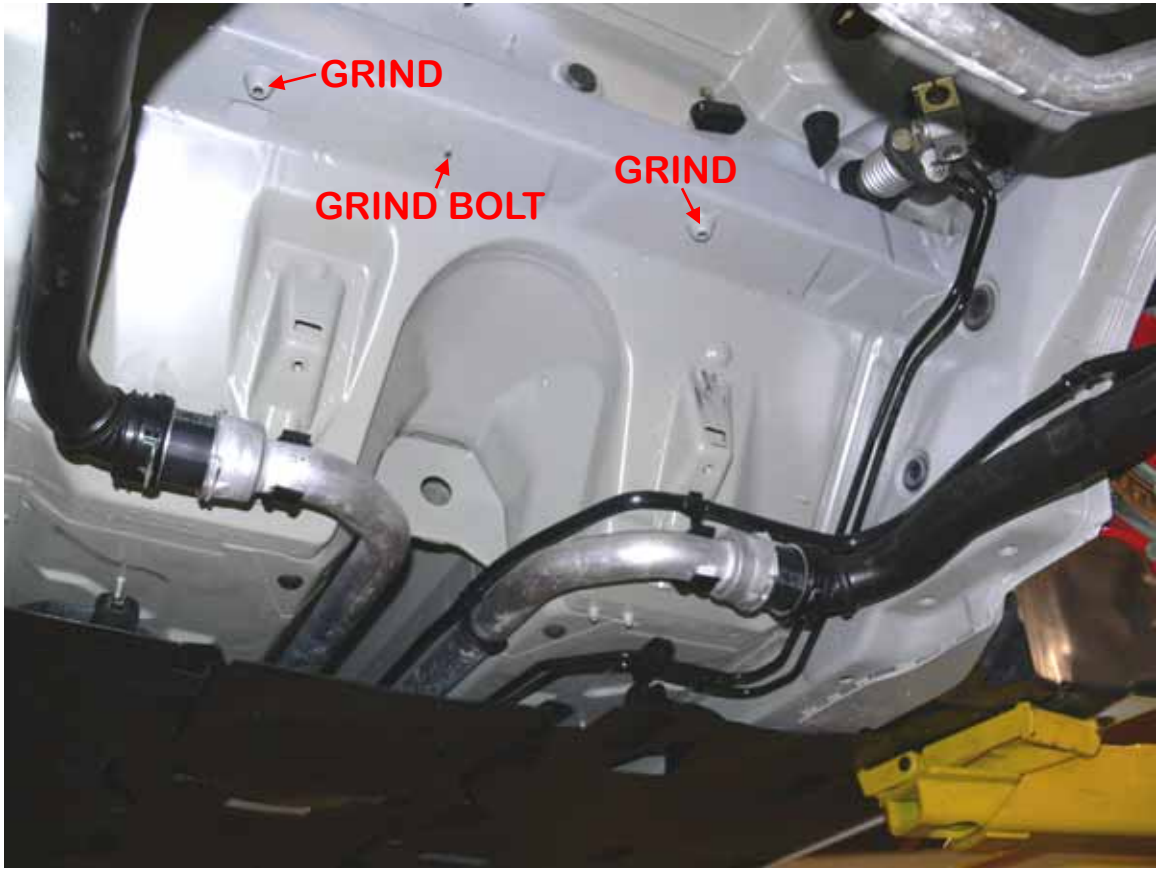

Porsche 997 Fuel Safe Fuel Cell Installation Photos

Pre-Cut Aluminum or Paper Installation Template Included

Chassis Modifications Required

Installed from Below

997 Fuel Cell